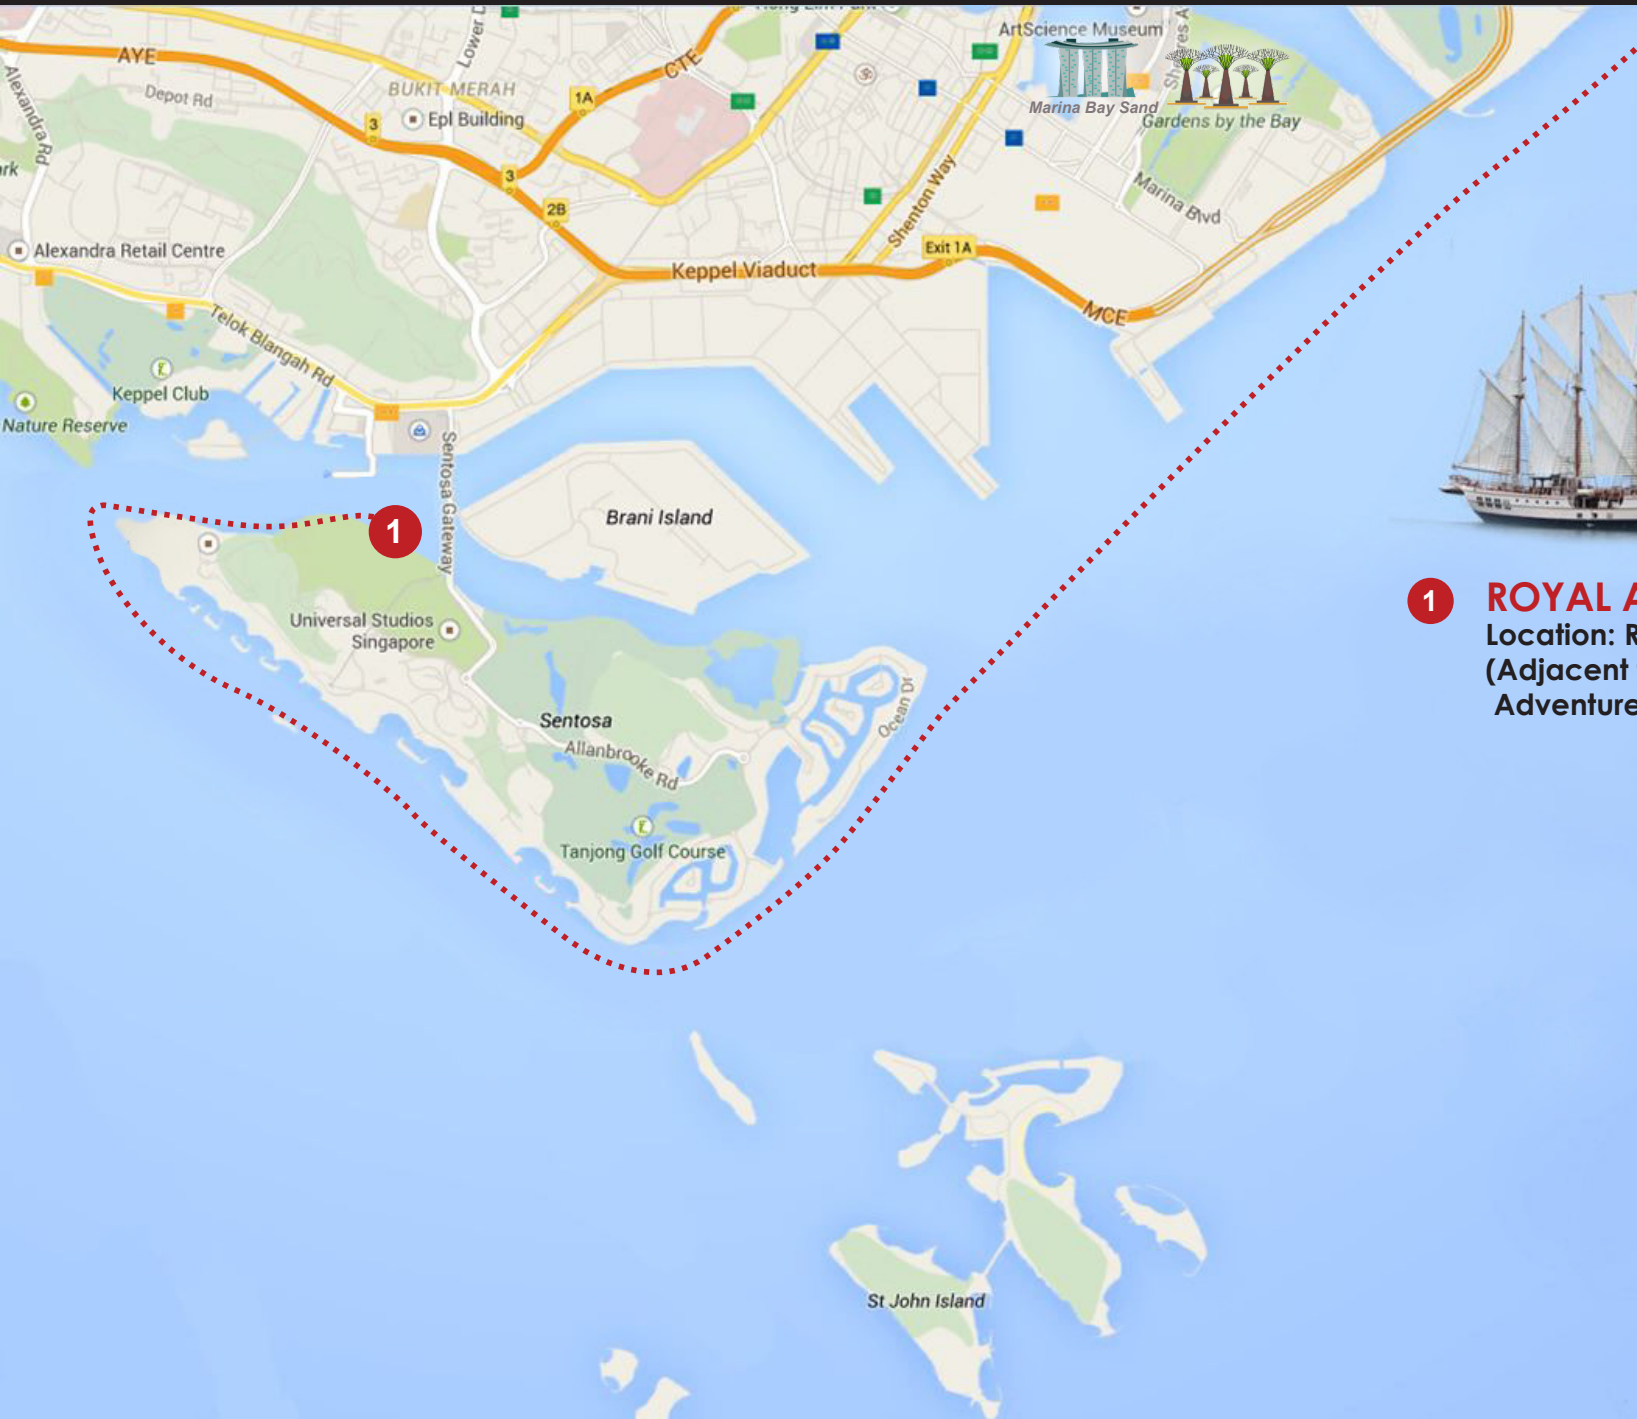

ROYAL ALBATROSS CITY LIGHTS - DINNER CRUISE ROUTE

1 ROYAL ALBATROSS
Location: Resorts World Sentosa
(Adjacent to S.E.A Aquarium and
Adventure Cove Waterpark)