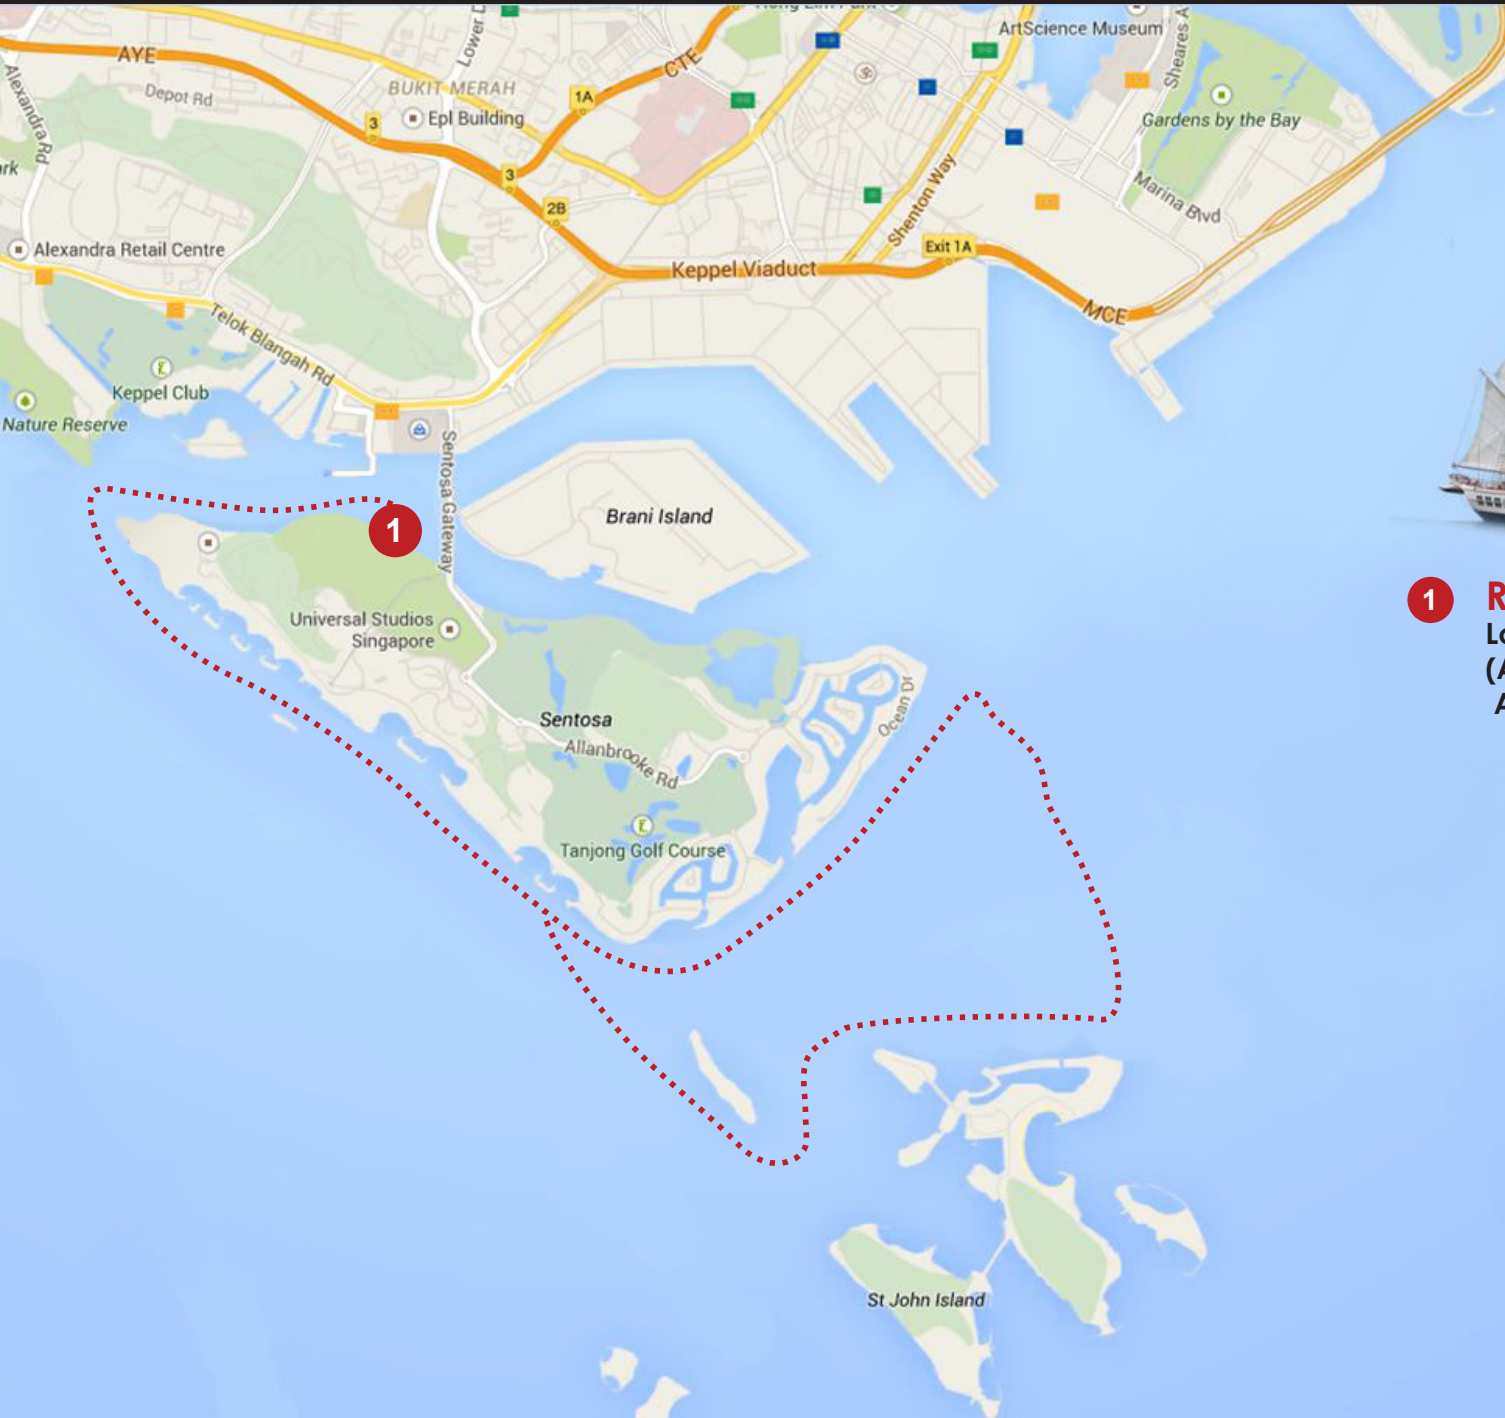

# ROYAL ALBATROSS SUNSET SAIL - DINNER CRUISE ROUTE

**1 ROYAL ALBATROSS**  
Location: Resorts World Sentosa  
(Adjacent to S.E.A Aquarium and  
Adventure Cove Waterpark)