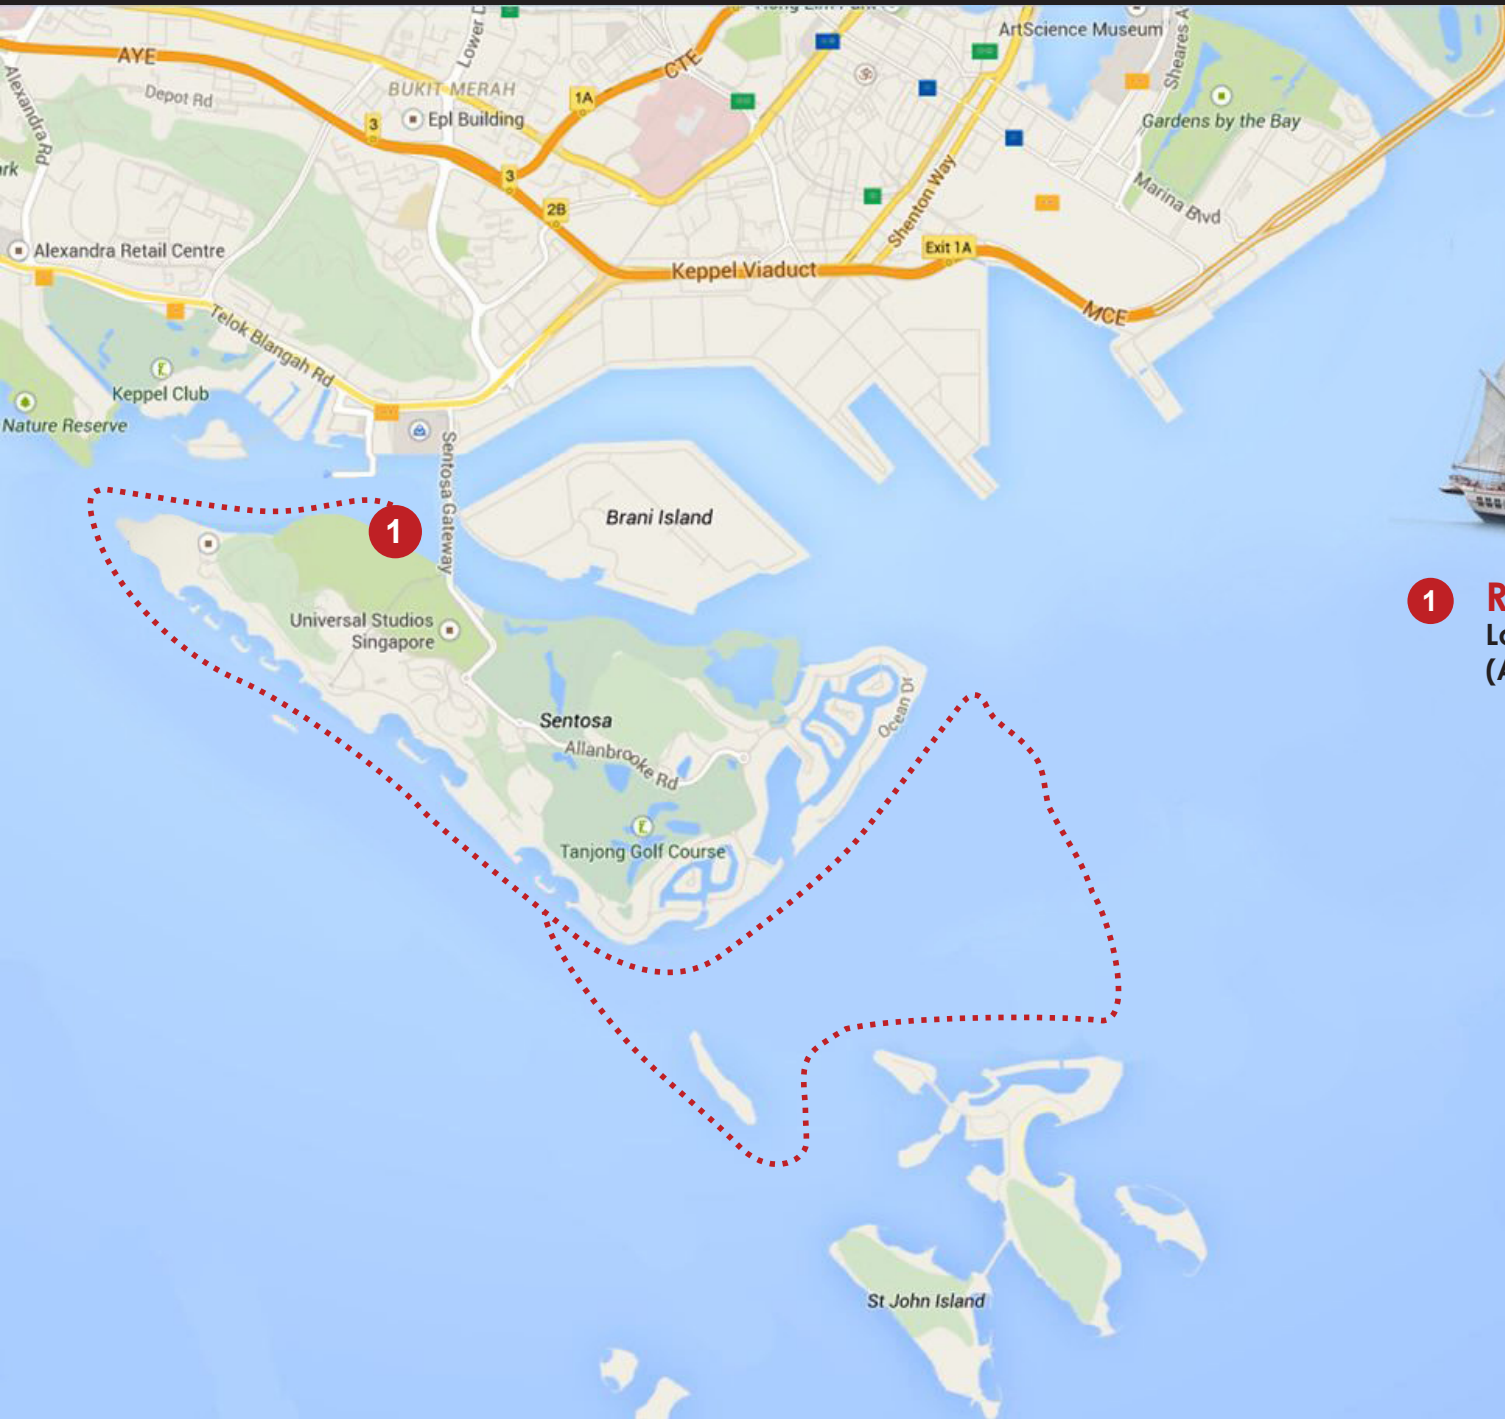

# ROYAL ALBATROSS SUNSET SAIL CITY LIGHTS - DINNER CRUISE ROUTE

**1 ROYAL ALBATROSS**  
Location: Resorts World Sentosa  
(Adjacent to Adventure Cove Water Park)