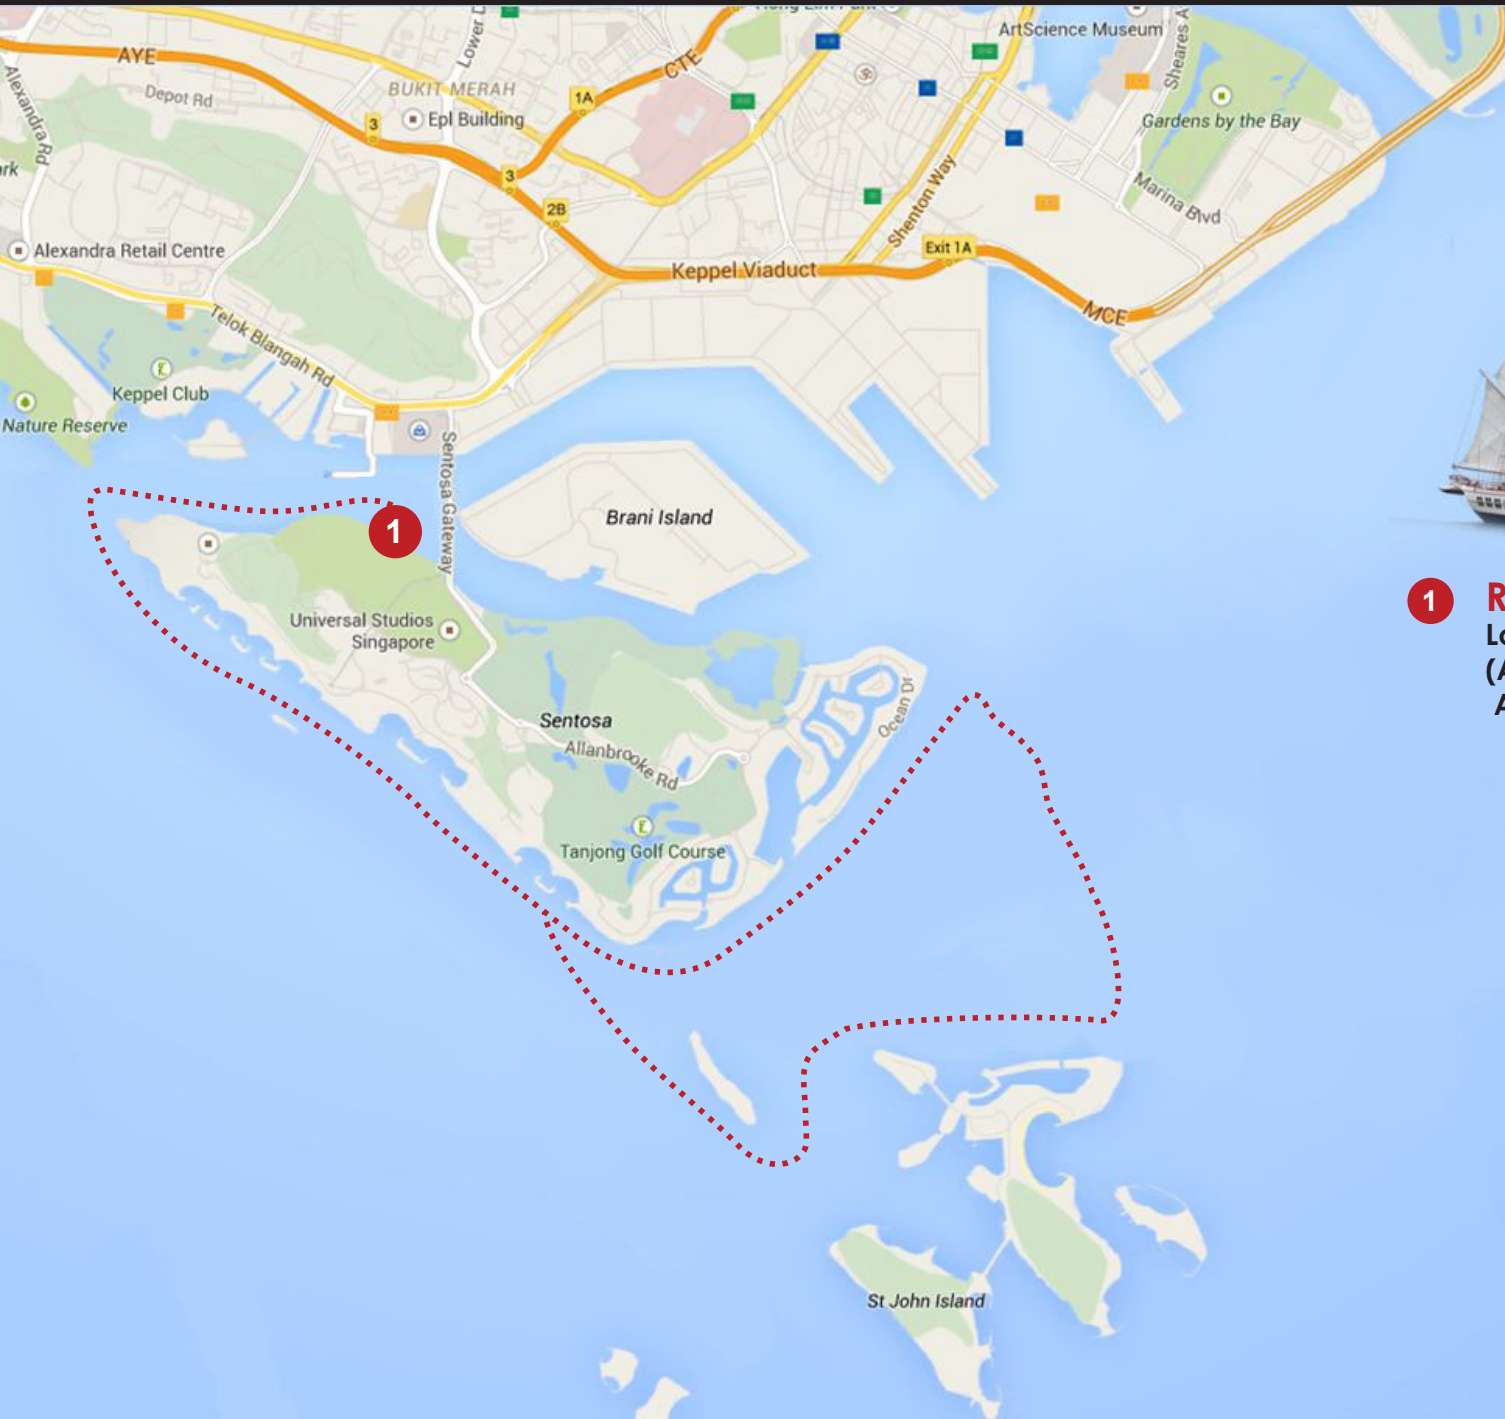

# ROYAL ALBATROSS SUNSET SAIL - CITY VIEWS & DINNER CRUISE ROUTE

**1 ROYAL ALBATROSS**  
Location: Resorts World Sentosa  
(Adjacent to S.E.A Aquarium and  
Adventure Cove Waterpark)